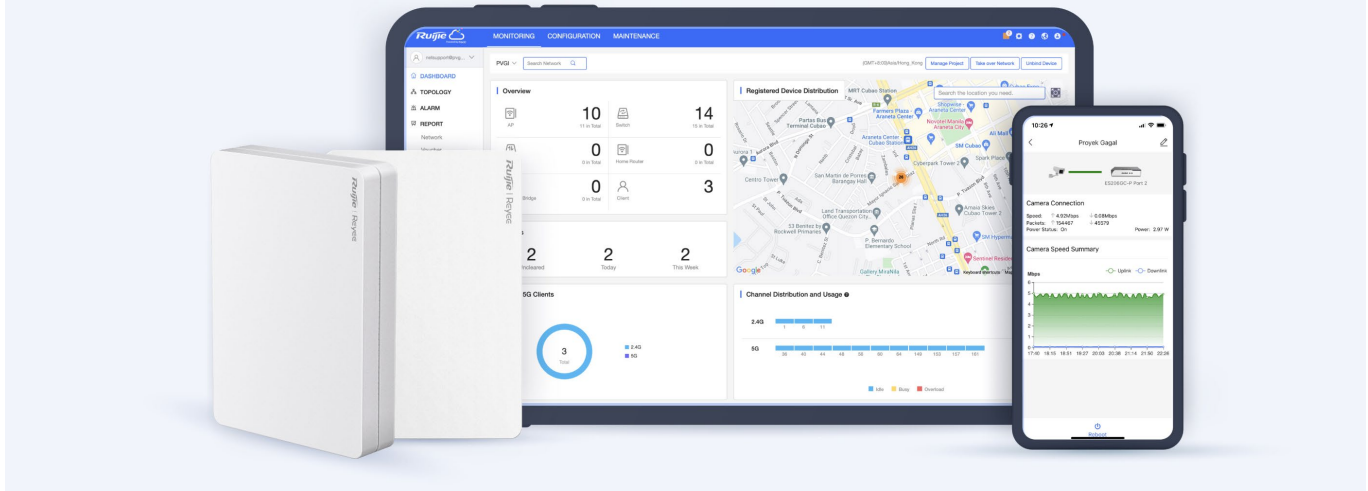

Cloud, Make Your Business Easy

- Self-organizing network
- Cloud portal authentication
- Remote monitoring and maintenance
- Upgrade firmware via Cloud
- APP library dynamically update